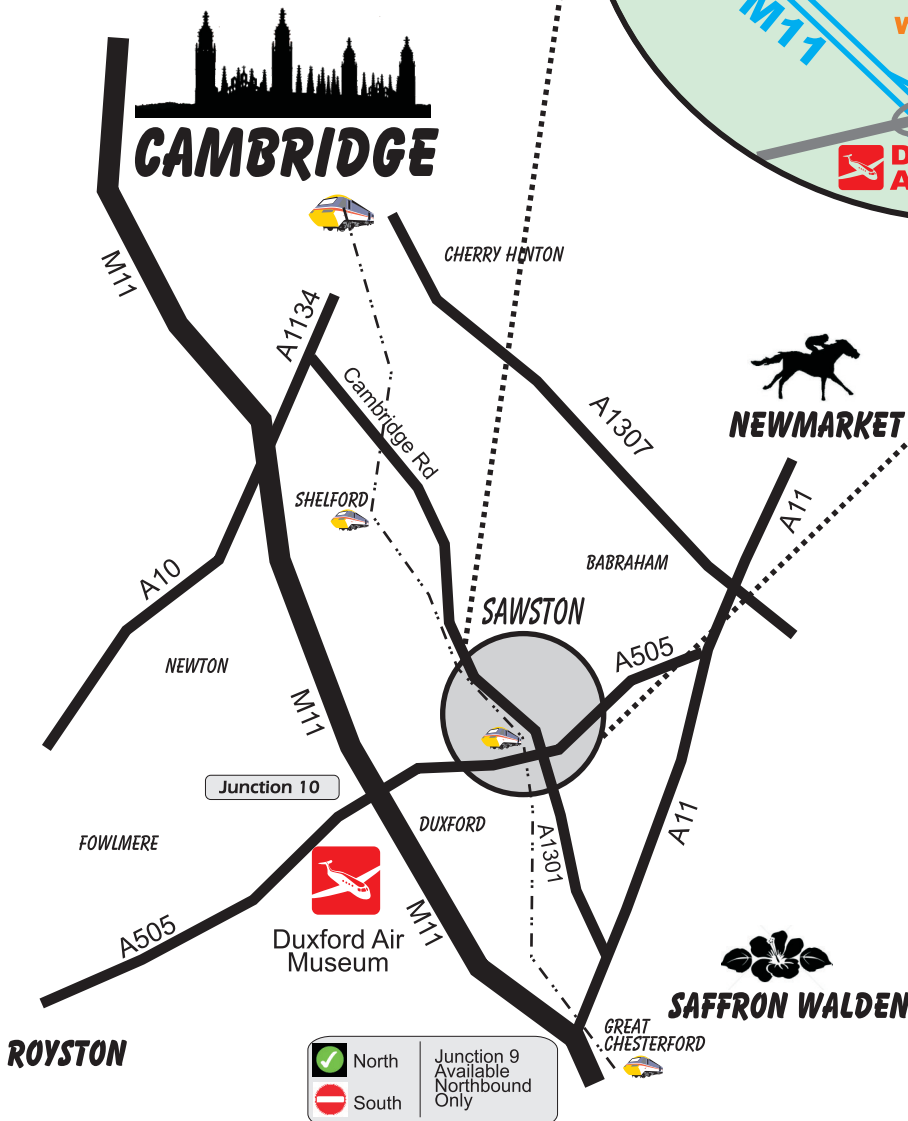

Cambridge rail station to London Road takes 20 minutes by bus.

Saffron Walden High Street to London Road takes 24 minutes

<http://www.stagecoachbus.com/cambridge/>

0871 200 22 33

Bus stops 20 are metres and 300 metres from Camrider on London Road

National Train Enquiries

<http://www.nationalrail.co.uk/>

0871 200 49 50

One mile (17 minute) walk from Whittlesford train station to Camrider