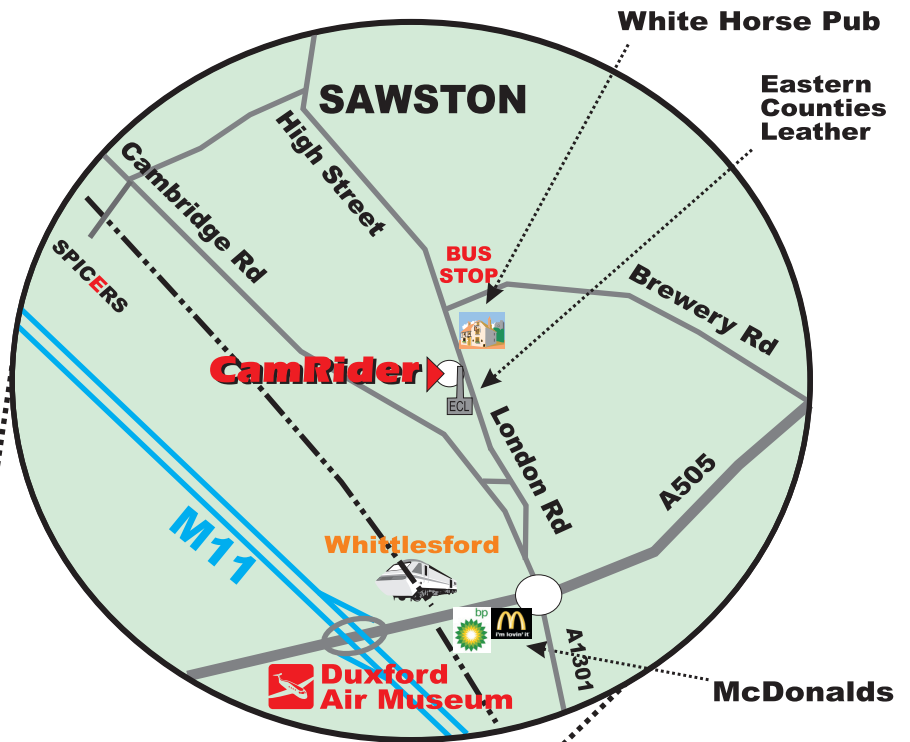

Cambridge rail station to London Road takes 20 minutes by bus.

Saffron Walden High Street to London Road takes 24 minutes

<http://www.stagecoachbus.com/cambridge/>

0871 200 22 33

Bus stops 20 are metres and 300 metres from Camrider on London Road